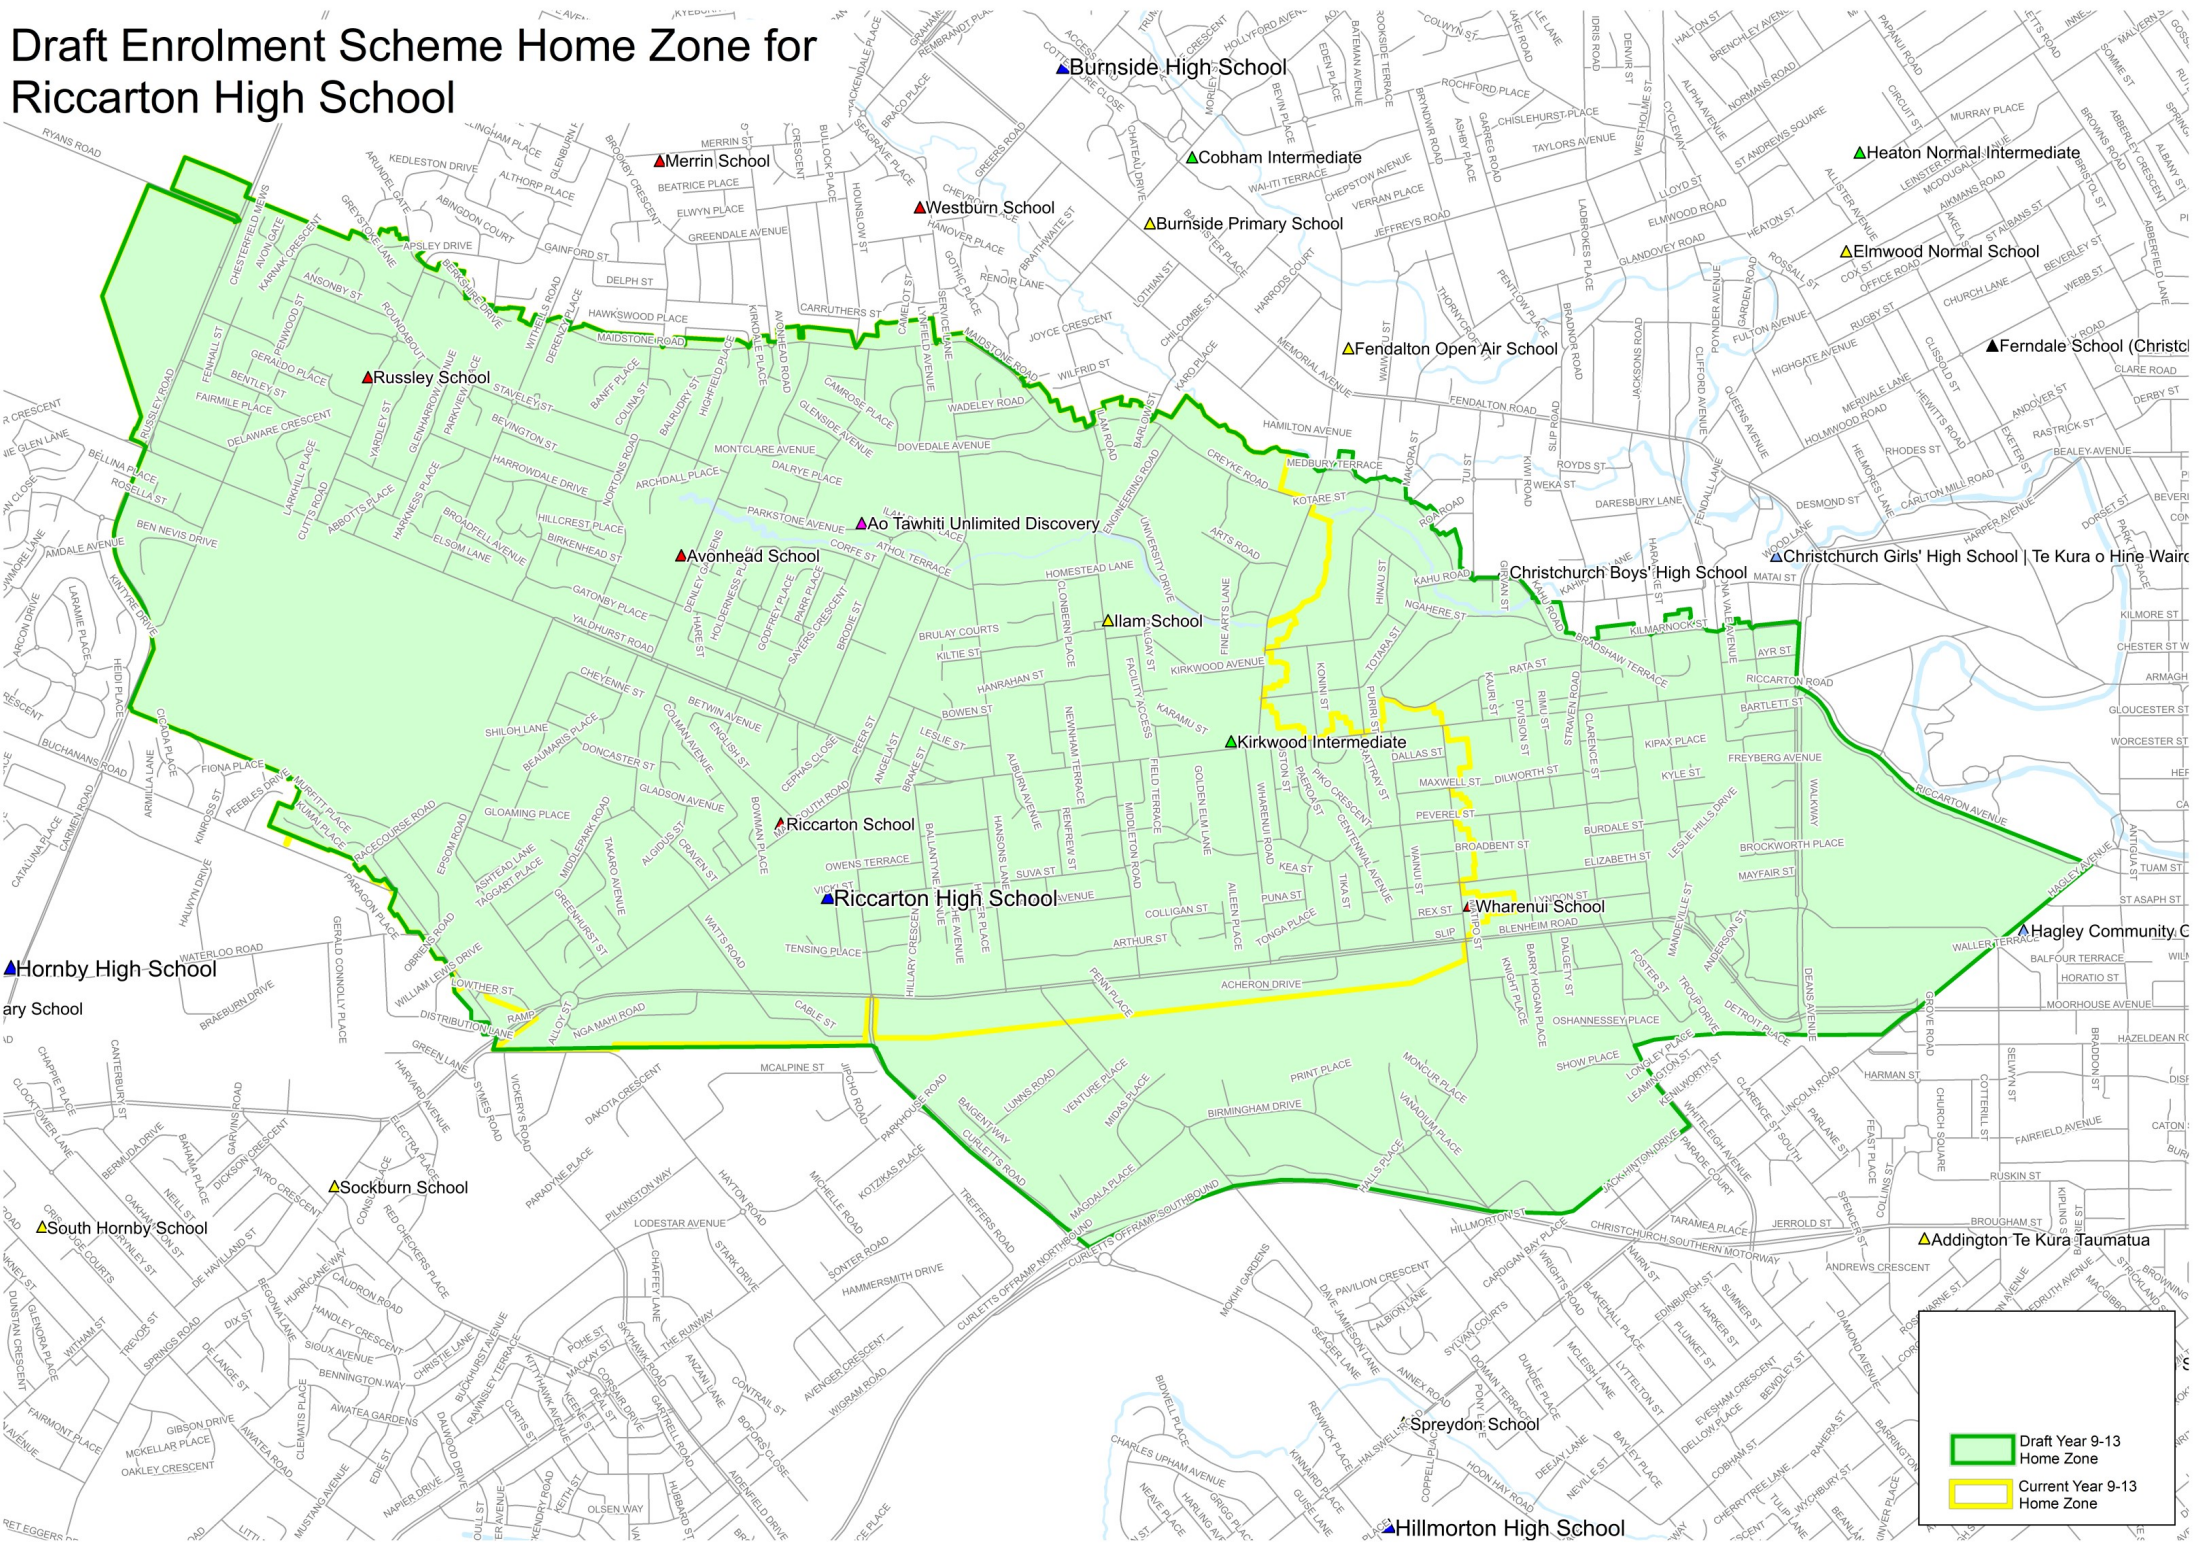

Draft Enrolment Scheme Home Zone for Riccarton High School

	Draft Year 9-13 Home Zone
	Current Year 9-13 Home Zone