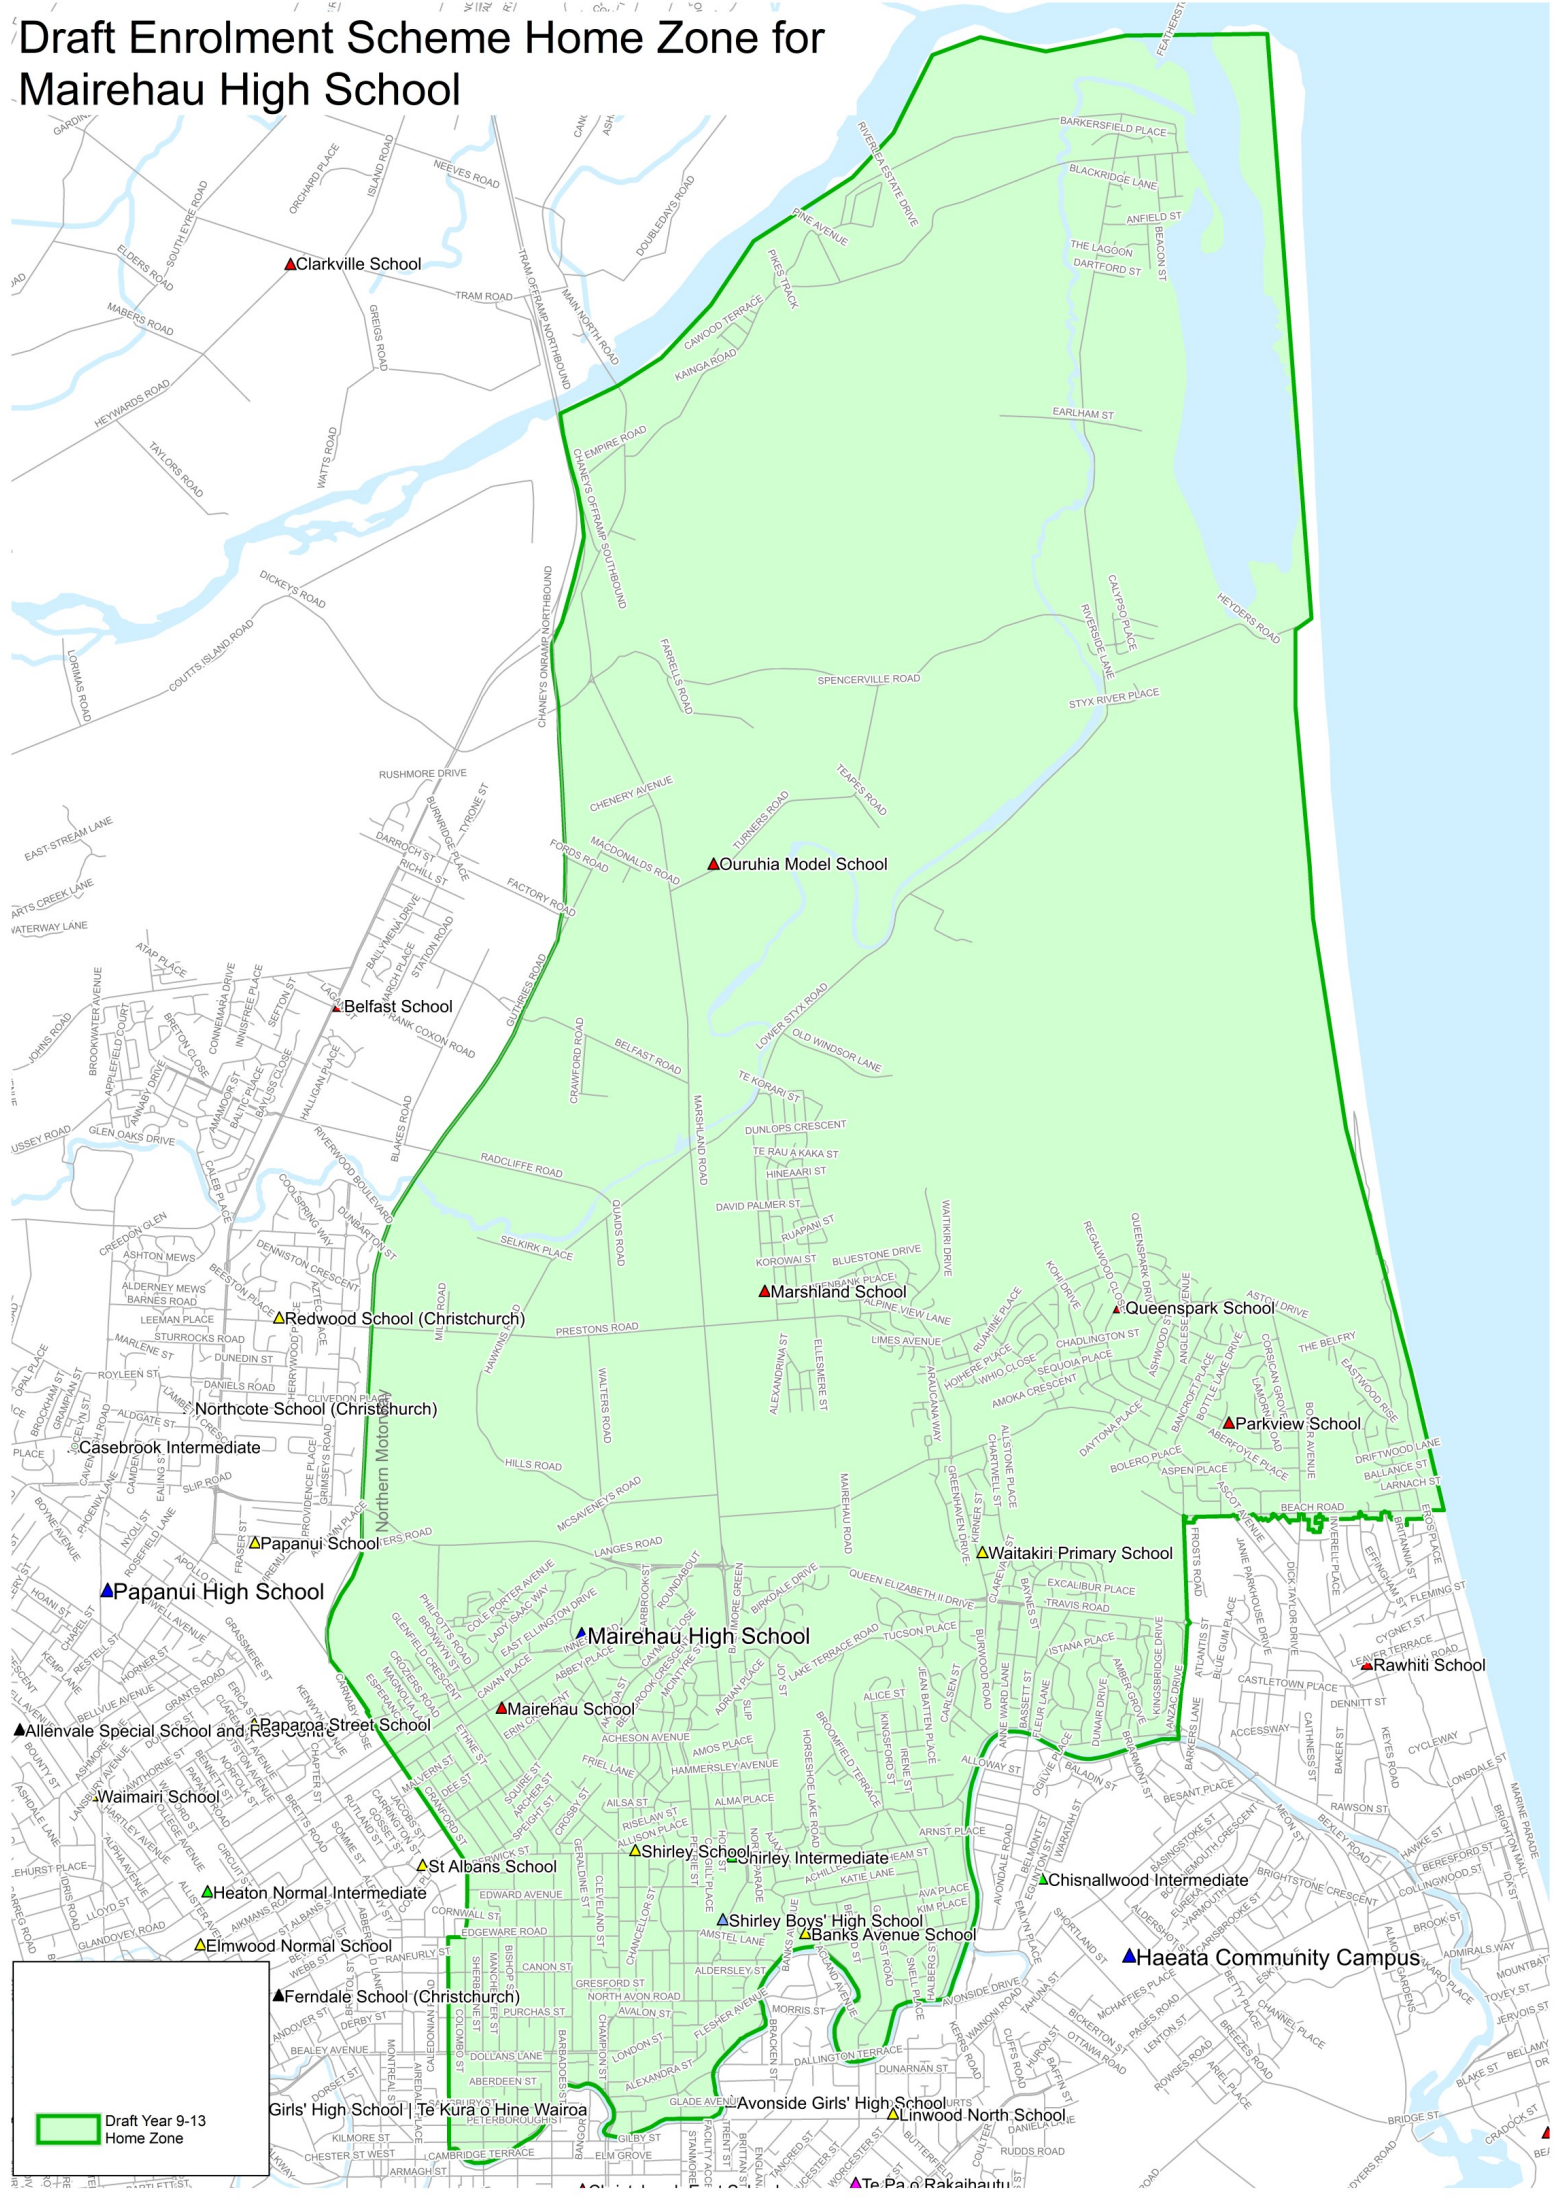

Draft Enrolment Scheme Home Zone for Mairehau High School

Draft Year 9-13 Home Zone